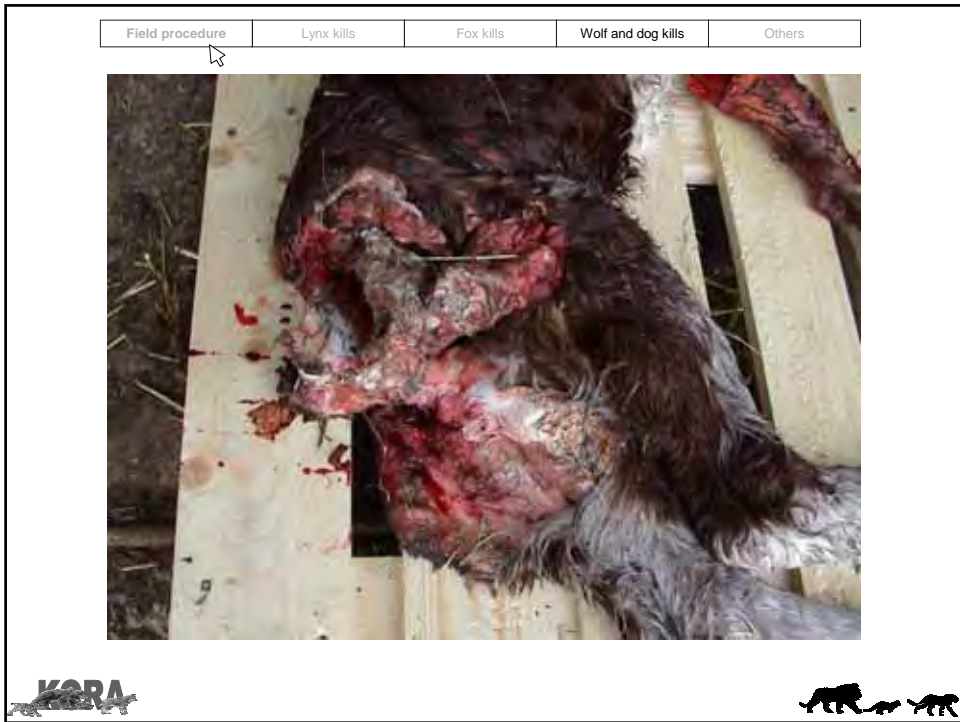

Field procedure	Lynx kills	Fox kills	Wolf and dog kills	Others
-----------------	------------	-----------	--------------------	--------

**KORA**

Field procedure	Lynx kills	Fox kills	Wolf and dog kills	Others
-----------------	------------	-----------	--------------------	--------

**KORA**

Field procedure	Lynx kills	Fox kills	Wolf and dog kills	Others
-----------------	------------	-----------	--------------------	--------

## Summary wolf and dog kills

- Often more than one domestic animal killed, some may be wounded but still alive
- Wolves consume quickly their preys, dogs seldom consumed the animals
- Large claw scratches are rarely visible, if present then rather superficial
- Animal killed with bites in the throat
- Dog bites rarely perforate the throat
- Tissue often strongly torn to pieces (shaking)
- Often bite injuries in the region of the belly, the legs and the articulations (often without perforations in the case of dogs)