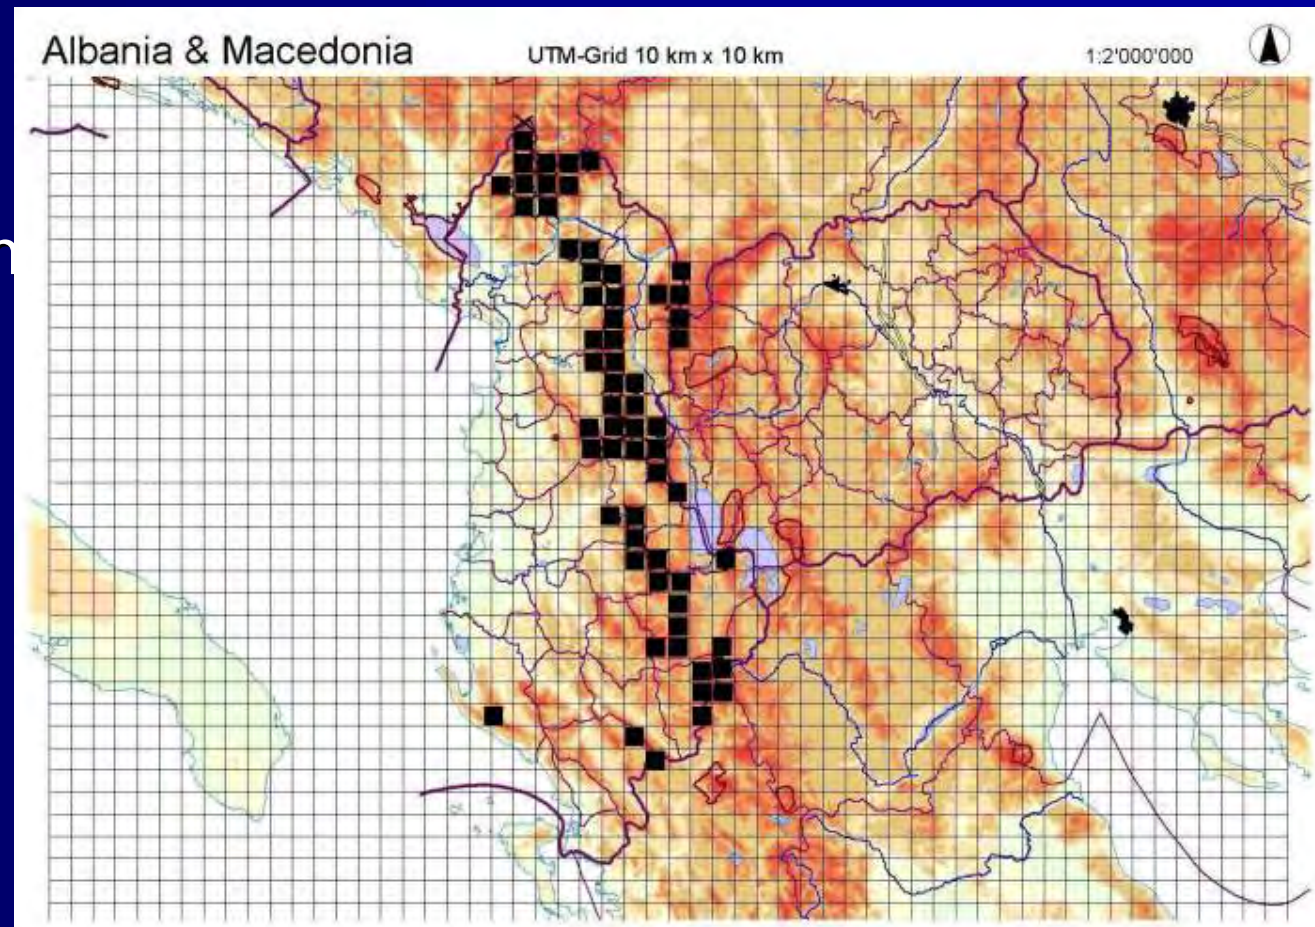

Lynx in Albania

MAVROVO, Macedonia
15 November, 2005

Ferdinand Bego, Mammalogist. TU- Museum of Natural Sciences
Haki Zoto-GDFP, Game specialist
Spase Shumka, PPNEA

Lynx coloration

Lynx Distribution (before 1950)

Distribution range:
about 6000 sqkm
Estimated population
about 60 individuals

- Northern Albania
- Northeast
- Central North
- Central South
- Southeast
- Southwest

Lynx Distribution (at present)

Distribution range:
about 3000 sqkm
Estimated population
about 25 individuals

- Northern Albania
- Central North
- Central South
- Southeast

Lynx habitats

Livadhi harushes-Vermosh

Vermosh

Lepushe-Vermosh

Thethi NP

Valbona NP

Liqeni Zi-Bulqize

Liqeni Zi-Martanesh

Bize-Martanesh