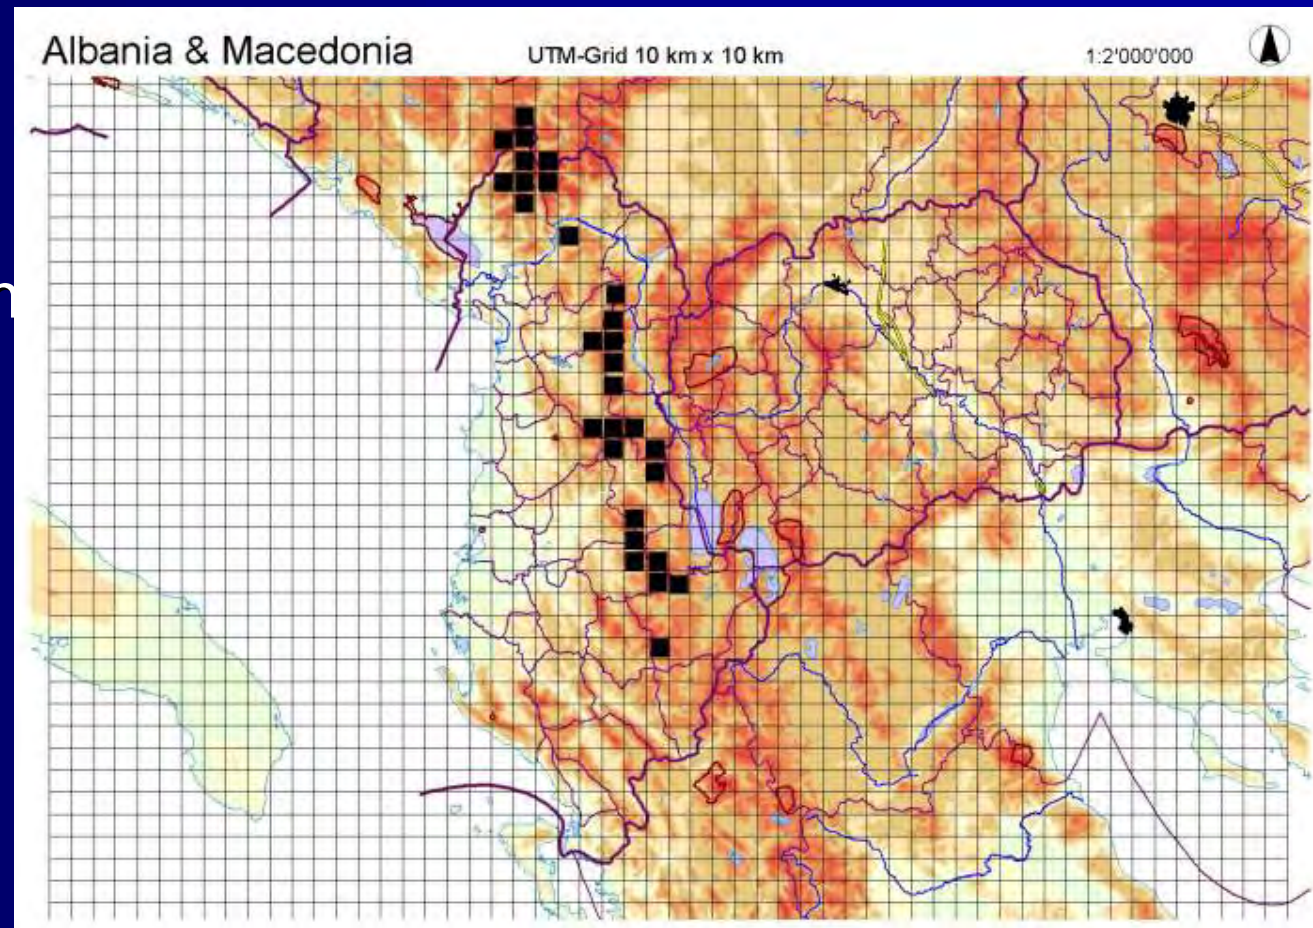

Distribution range:
about 6000 sqkm
Estimated population
about 60 individuals

- Northern Albania
- Northeast
- Central North
- Central South
- Southeast
- Southwest

Lynx Distribution (at present)

Distribution range:
about 3000 sqkm
Estimated population
about 25 individuals

- Northern Albania
- Central North
- Central South
- Southeast

Lynx habitats

Livadhi harushes-Vermosh

Vermosh

Lepushe-Vermosh

Thethi NP

Valbona NP

Liqeni Zi-Bulqize

Liqeni Zi-Martanesh

Bize-Martanesh