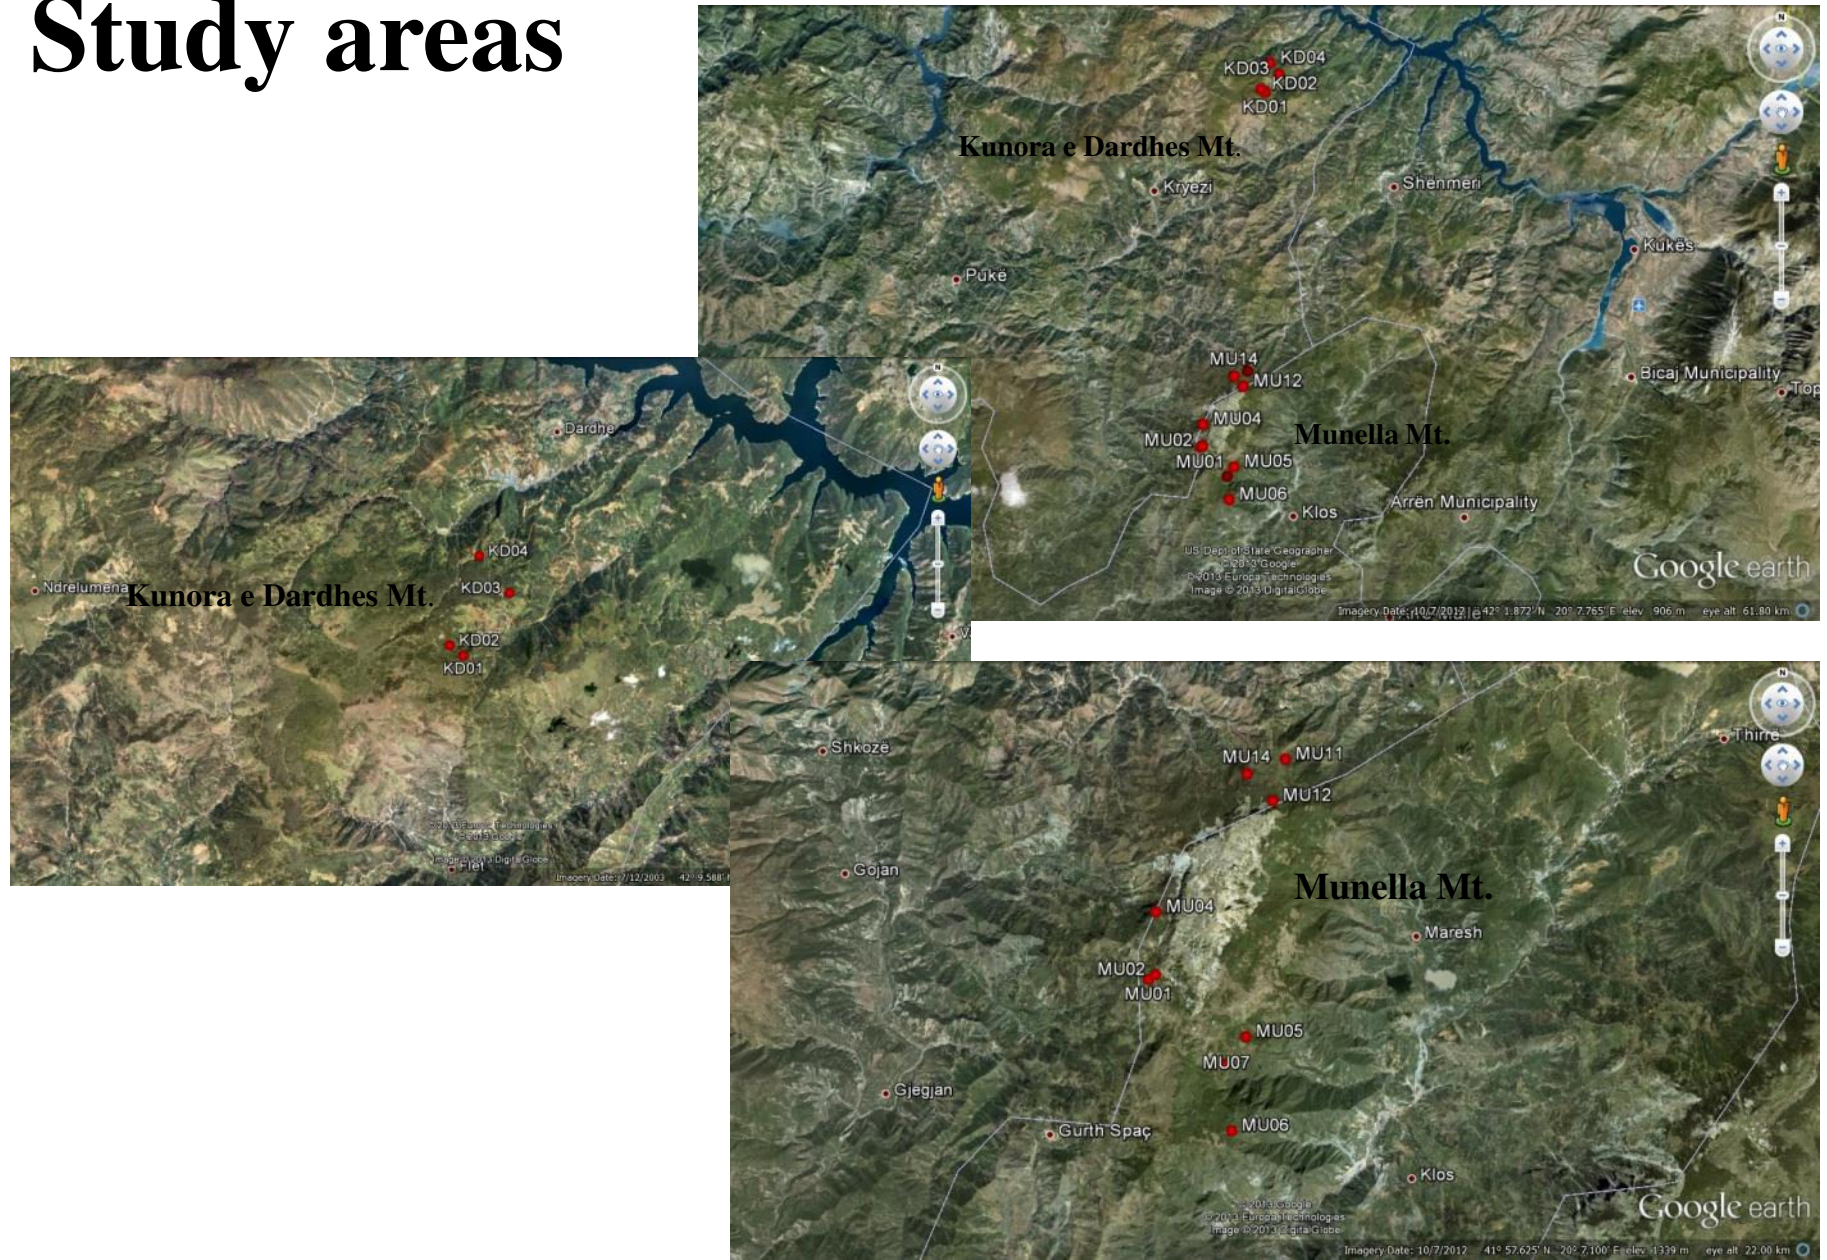

CASE STUDY:

Results of camera – trapping in Munella Mt. and Kunora e Dardhes Mt, March – June 2013.

The second Capacity Building Workshop
Valbona Valley, 24-30 June 2013

B_Hoxha, B_Trezhnjeva, A_Trajce and
K_Mersini

PPNEA

Protection and Preservation of Natural Environment in Albania

Study areas

Number of cameras trap and time of study

16 cameras trap set in 18 different points

20 March – 22 June 2013

Team of cameras trap set

Possible number of different individuals of lynx

There are 18 photos of lynx from 2011 - 2013!

We think there are more than 5 different individuals of lynx in Munella region!

Exercise: Identification of the lynx by comparing coat patterns.